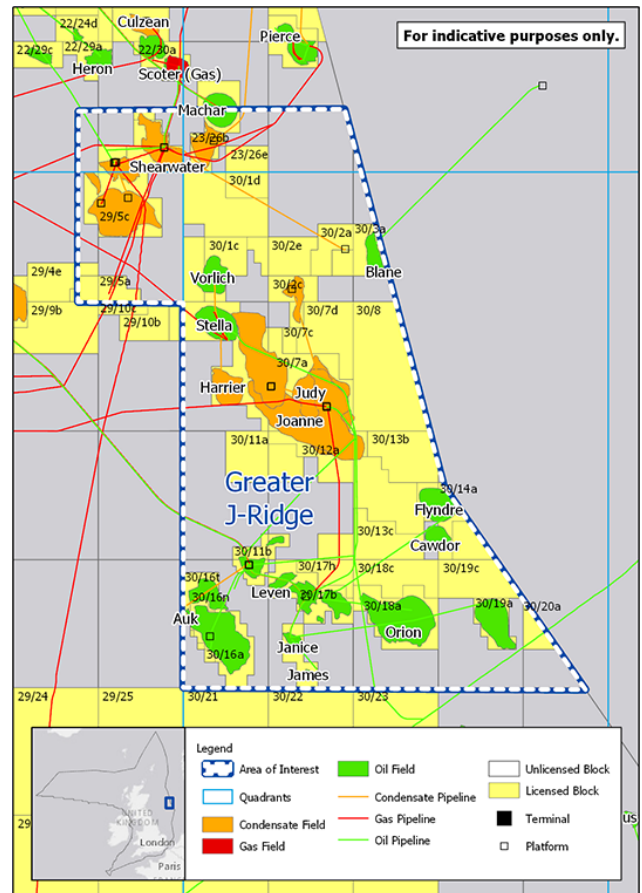

Central North Sea

Greater J-Ridge

Collaborative approach to Exploration and Development

- Identify and mature resources in area
- Create critical mass for investment in area
- Identify optimal exploitation concept for the area
- Work Phase: Select

Industry led for sub areas of the Greater J-Ridge...